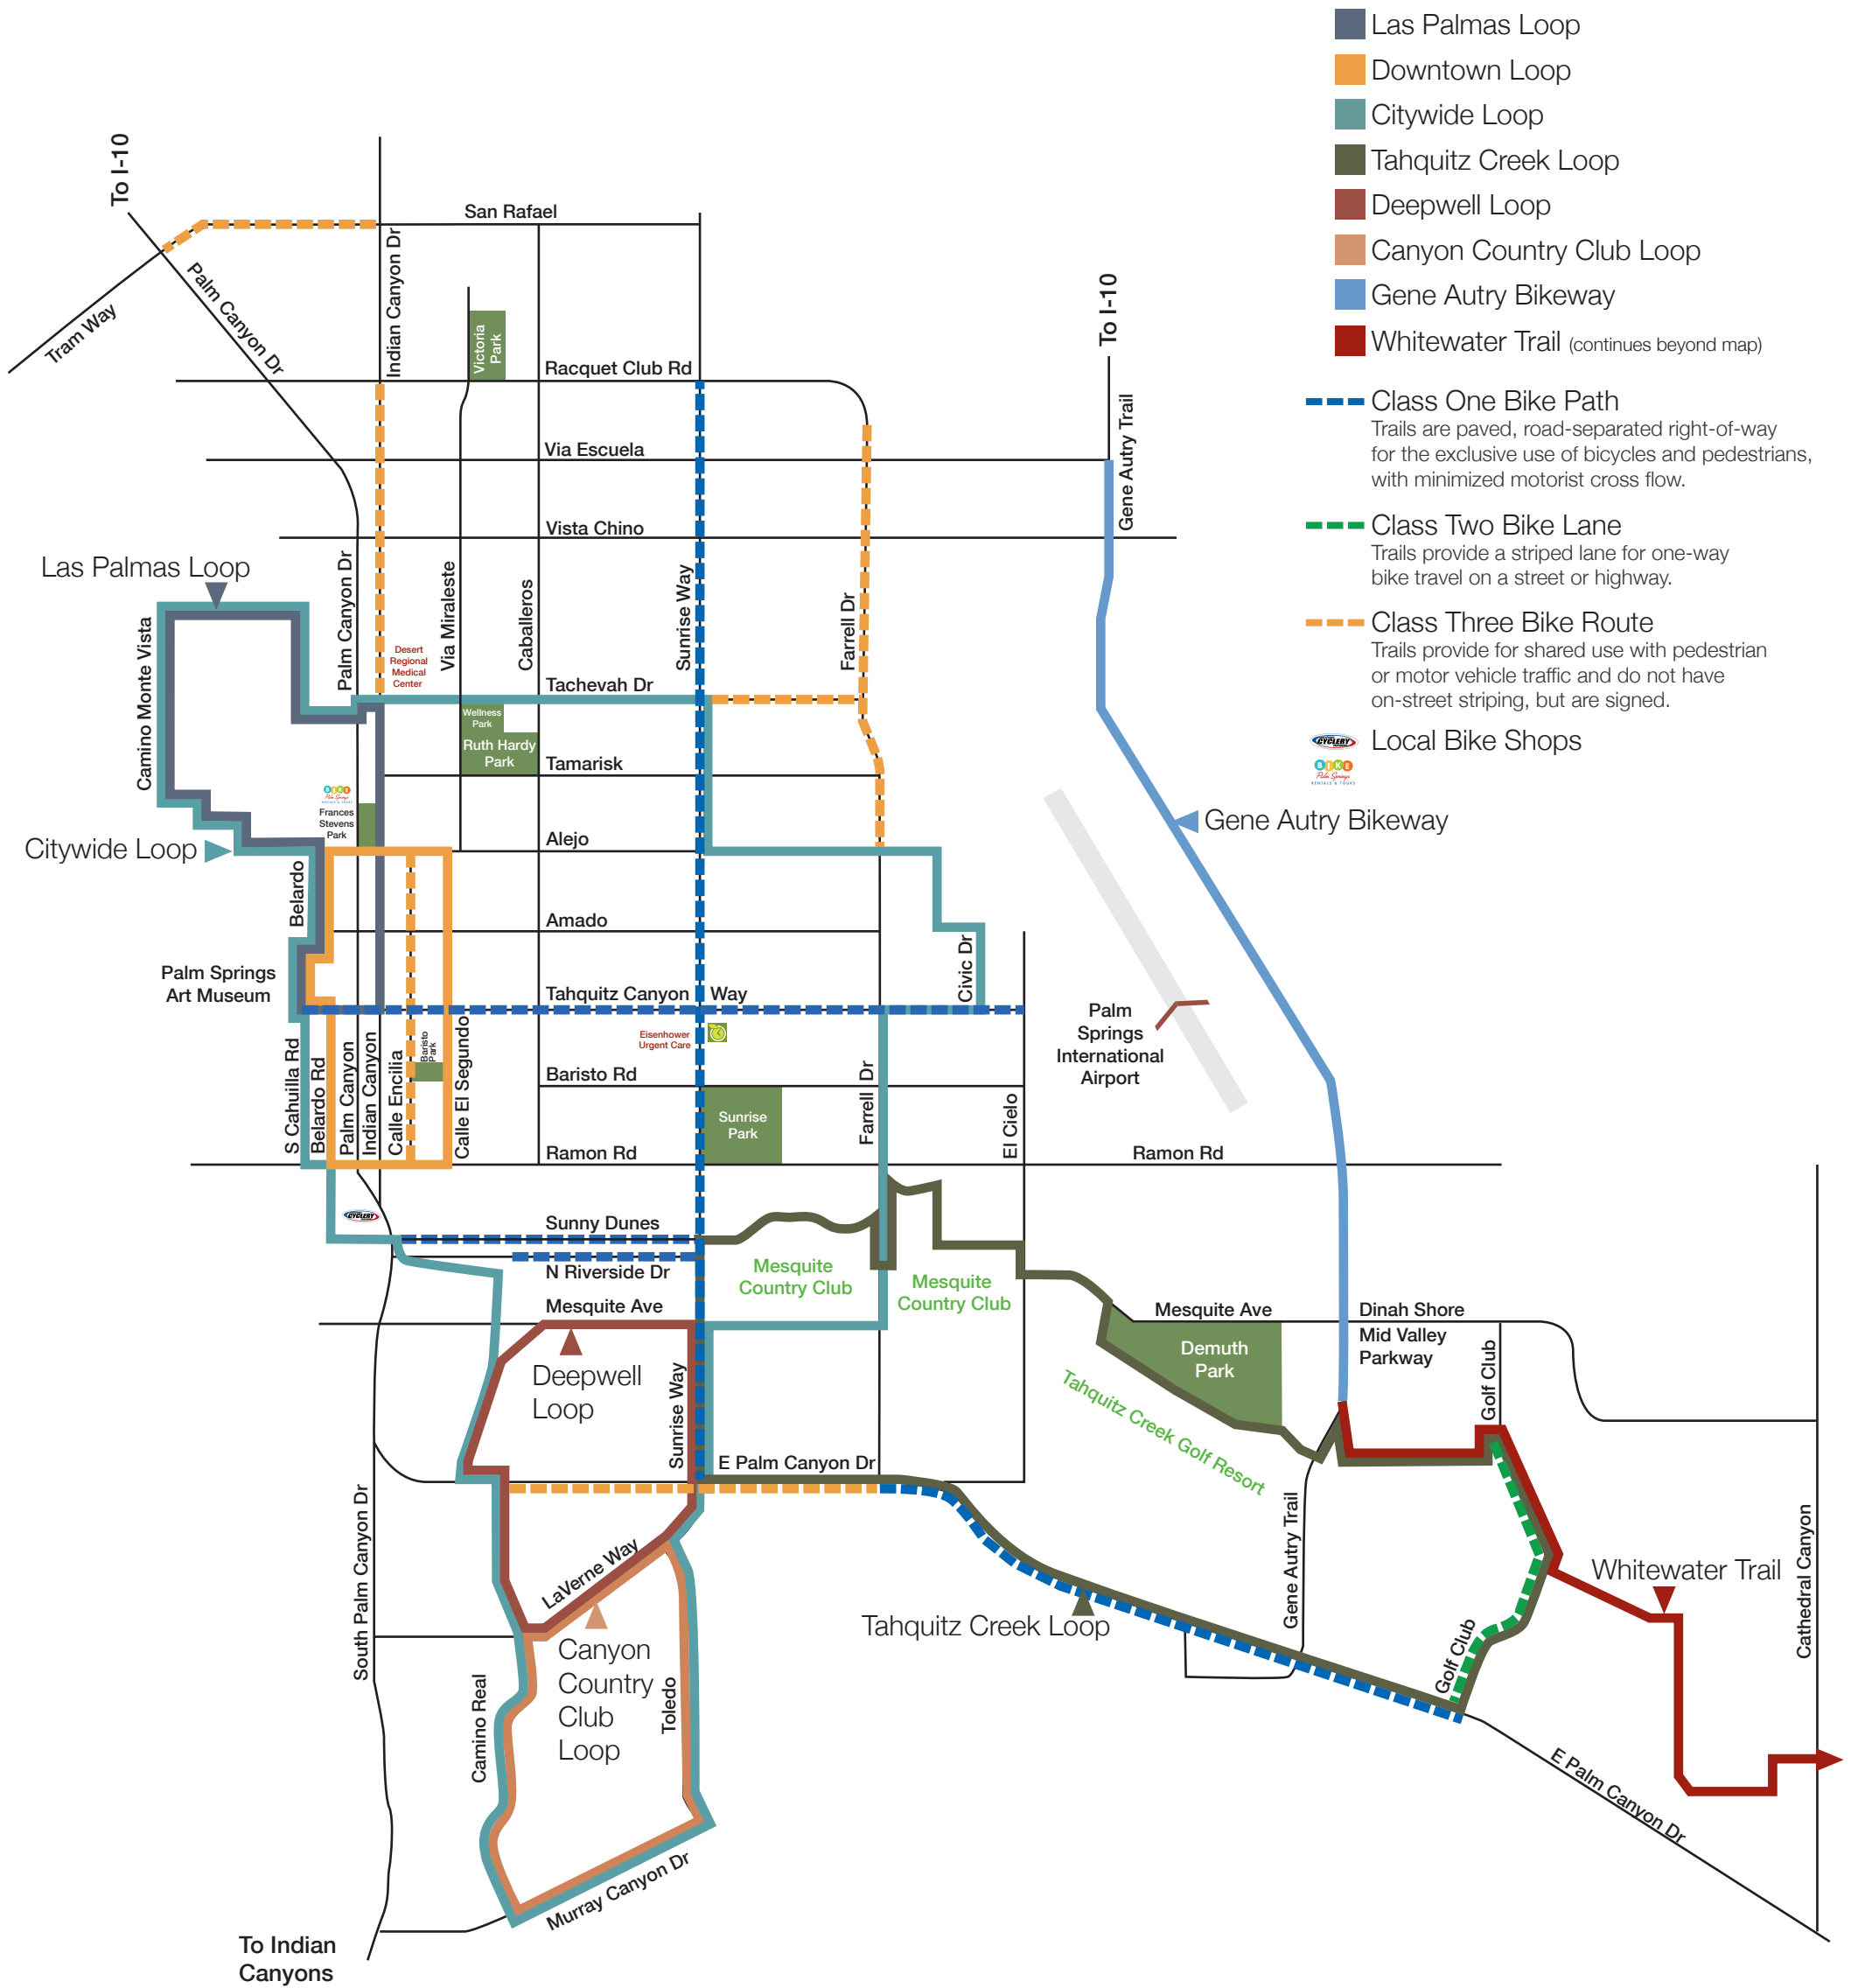

# CITY OF PALM SPRINGS BIKE ROUTES & TRAILS

[yoursustainablecity.com](http://yoursustainablecity.com)