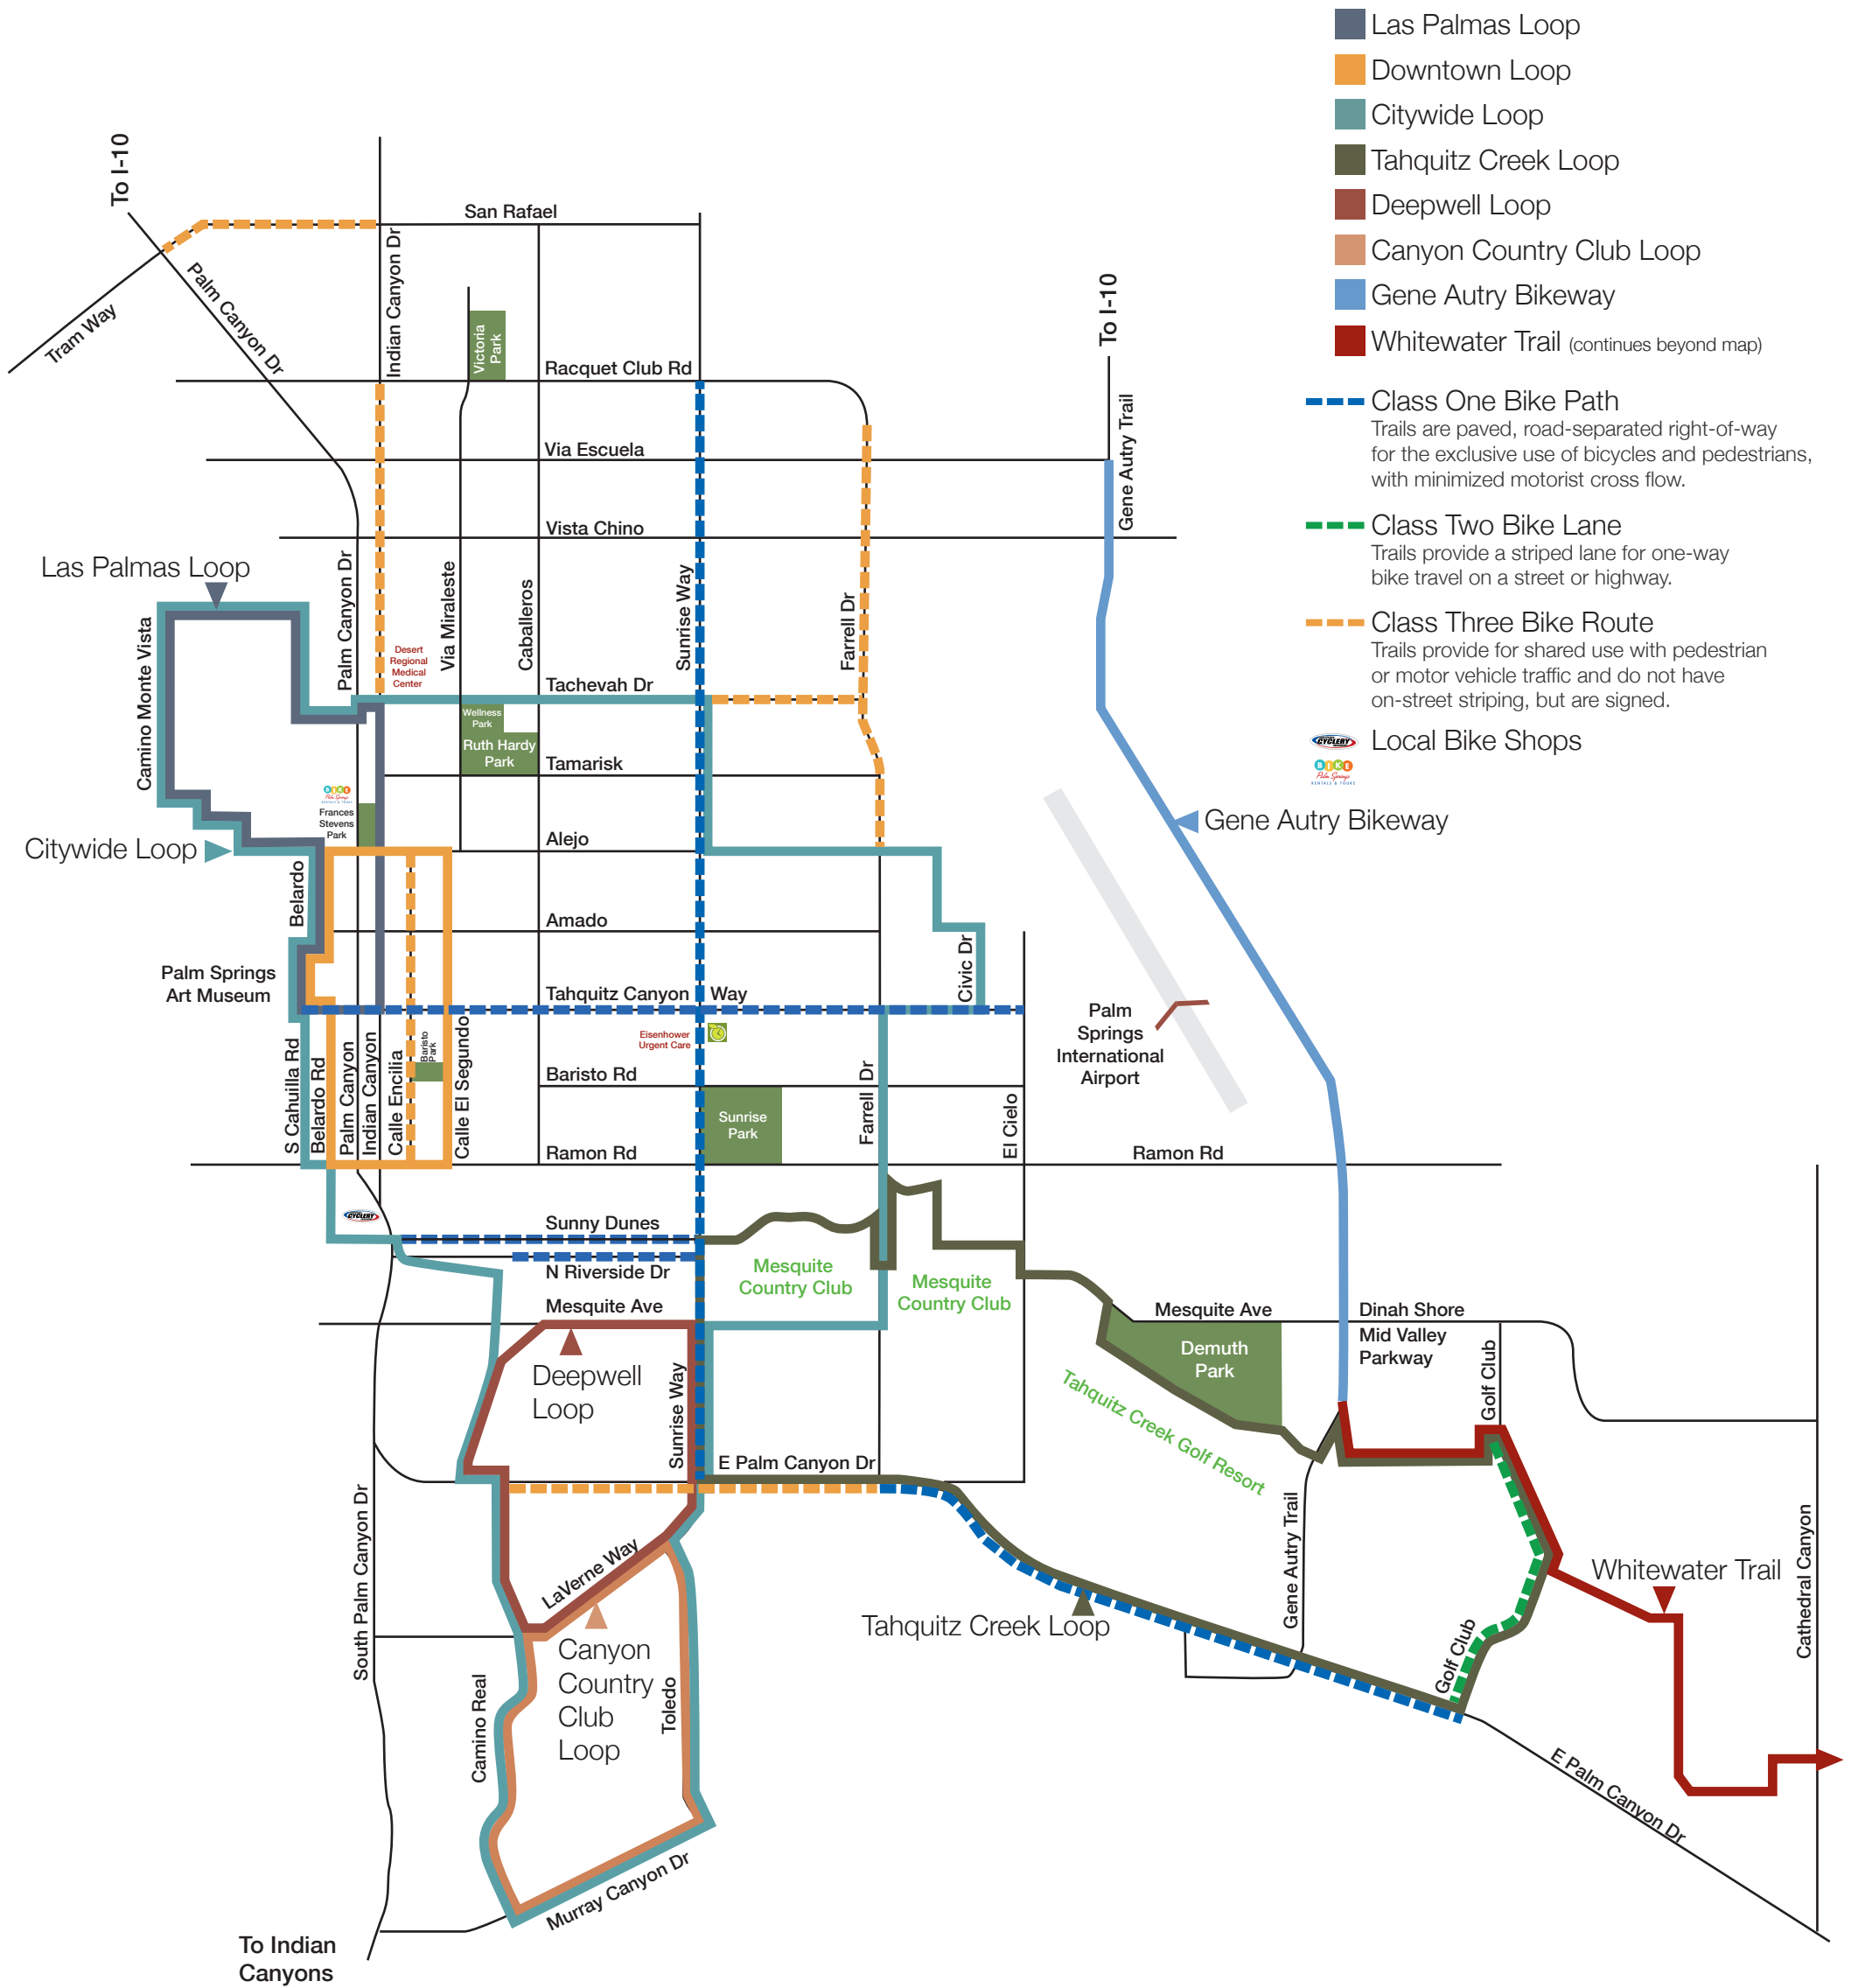

CITY OF PALM SPRINGS BIKE ROUTES & TRAILS

yoursustainablecity.com